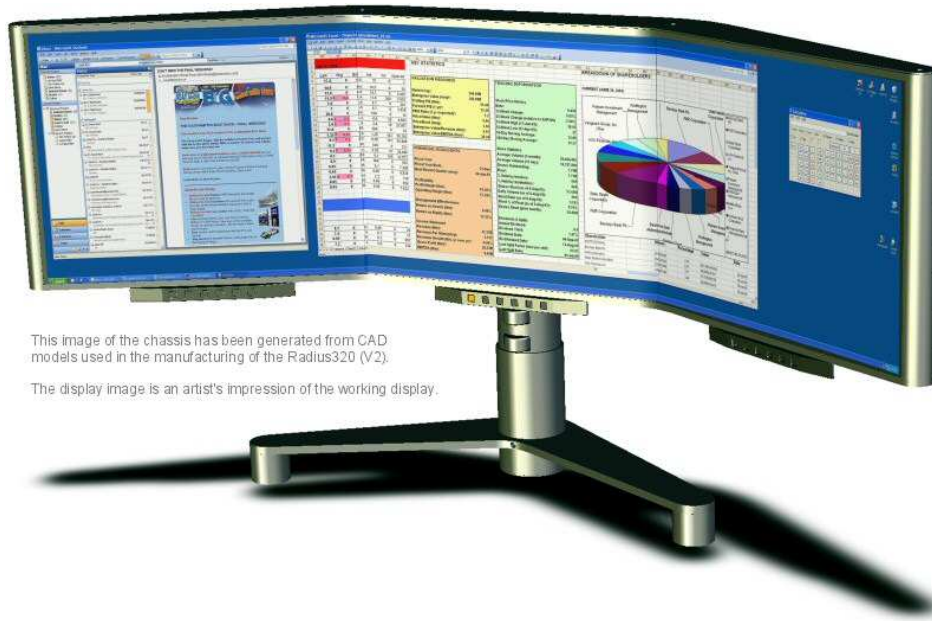

Radius 320

Powered by **ActivEdge™**

Seamless Display's patented and patent-pending ActivEdge™ technology enables high-resolution LCD screens to be joined together to create a *single continuous image* without the disruptive borders normally accompanying multi-screen displays.

This image of the chassis has been generated from CAD models used in the manufacturing of the Radius320 (V2).

The display image is an artist's impression of the working display.

TECHNOLOGY

The Radius 320™ incorporates three 20.1" LCD panels into a continuous display system with a total of 5.8M pixels. With the individual panels wrapping around the user, and height and tilt adjustment, the Radius 320™ provides an ergonomically-friendly viewing experience across a 50-inch diagonal.

Applications

- Network Operations
- Geological Analysis
- Remote Sensing
- Financial Analysis
- Mapping
- Video Editing
- Flight Simulation

Features

- Ergonomic Design with Height/Tilt Adjust
- High Resolution: 4800×1200 Pixels
- Low Dot Pitch
- High Brightness and Contrast
- Fast Response Time
- Independent of Operating System
- Plug and Play

Requirements:

Video Input	3 x DVI at 1600 x 1200
Cables	3 x DVI input cables
Operating System	2000/XP Linux Mac The Radius 320™ is designed to be independent of operating system
Graphics Cards	NVIDIA 7900 x 2